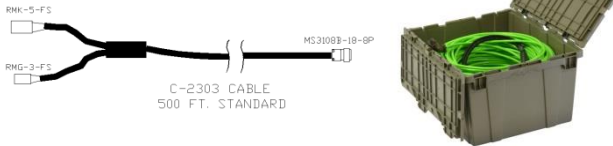

MODEL UWS-3510/D COMPLETE HD UNDERWATER VIDEO SYSTEM

TECHNICAL SPECIFICATIONS

CAMERA: MODEL UWC-330/p

MECHANICAL:	
Diameter.....	1.62 in. (41 mm)
Length (excluding connector).....	5 in. (127 mm)
Weight in air.....	9.8 oz. (0.28 kg)
Weight in seawater.....	3.1 oz. (0.09 kg)
Depth Rating.....	6560 ft. (2000 m)
Housing Material.....	Delrin
Port Material.....	Acrylic
CAMERA PROPERTIES:	
Image Device.....	1/2.7 in. 2MP CMOS (1933 H x 1088 V pixels)
Sensitivity.....	1.3 lux @ F2.0
Resolution.....	up to 1933x1088
Lens.....	3.6 mm, F2.0
Focus.....	Fixed
Horizontal FOV (in water).....	70 degrees
Standard Form.....	NTSC ("E" is optional PAL format)

LIGHT: MODEL UWL-401

MECHANICAL:	
Weight.....	8 oz. (0.2 kg) Air; 3 oz. (0.1 kg) Seawater
Depth Rating.....	6560 ft. (2000 m)
Housing Material.....	Anodized Aluminum
ELECTRICAL:	
Input Voltage.....	24 VDC
Power.....	20 Watts
LIGHT PROPERTIES:	
Light Output.....	960 lux @ 1 m (2150 lumens) @ 3000 K

CABLE: MODEL C-2303

ELECTRICAL:	
Conductors.....	16 ea. #22 awg; 1 RG-59 Coax
MECHANICAL:	
Length.....	500 ft. (150m) Standard
Diameter.....	0.35" (8.9 mm)
Jacket.....	Polyurethane (orange)
Breaking Strength.....	1200 lbs. (540 kg)

CONSOLE: MODEL CON-3500/D

MECHANICAL:	
Size.....	18.5" W x 6" H x 14.5" D (47 x 15 x 37 cm)
Weight.....	26 lbs. (11.8 kg)
ELECTRICAL:	
Power.....	110-240 VAC; 50/60Hz.; 440 watts max
Light Control.....	Variable control 0-100%.
Monitor.....	15" ~1600nit, 16:9 1080p HD LCD Color w/audio.
Safety.....	Low voltage output to Diver
Connections.....	Front panel connections for umbilicals
Recorder.....	High Definition 1TB HDD DVR (standard on all consoles)