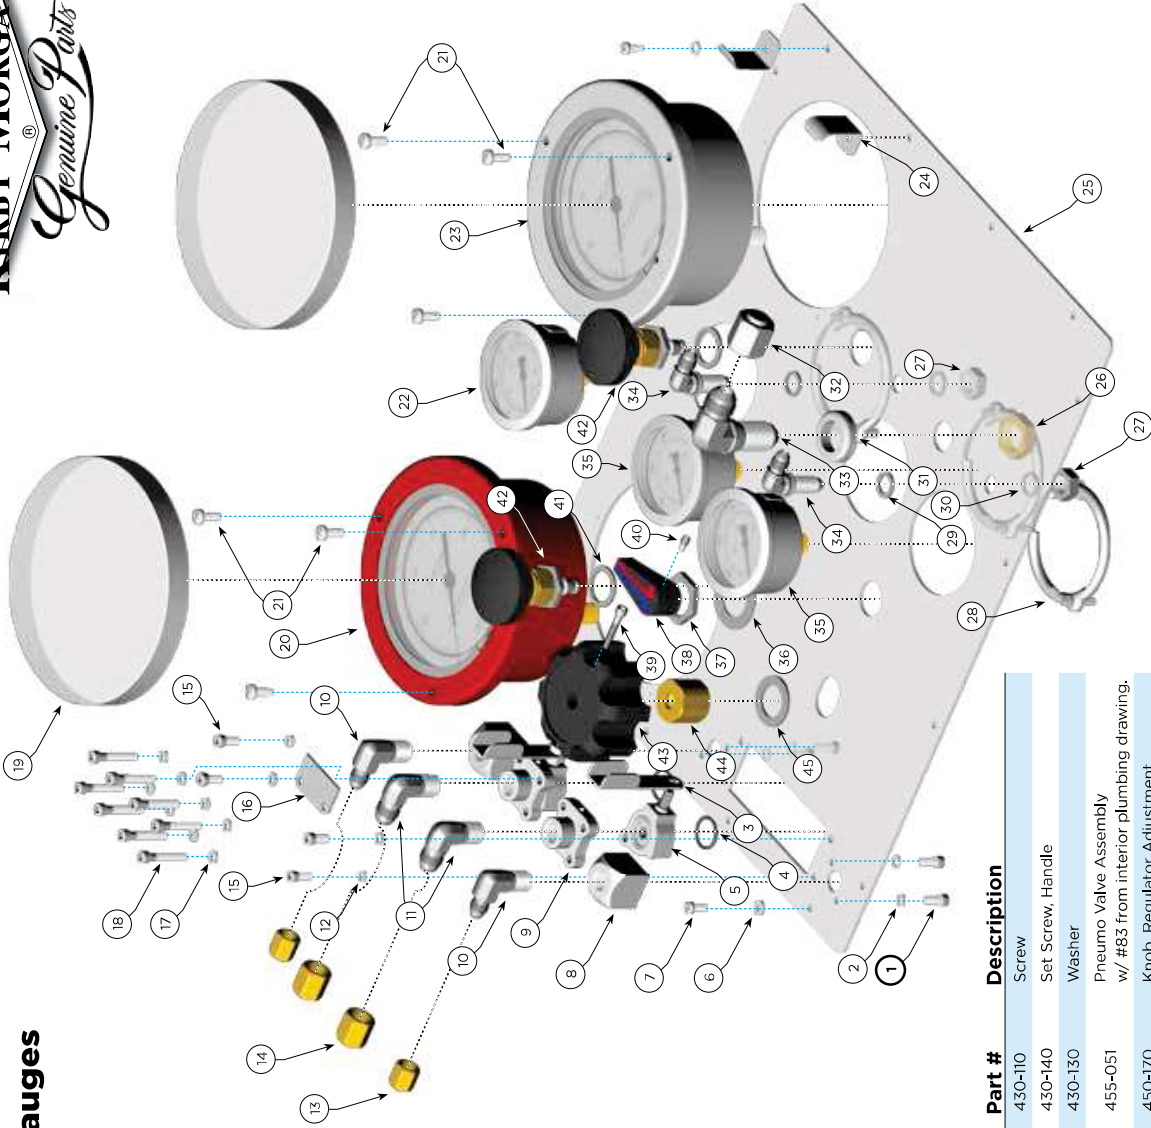

KMACS 5 Panel Mounted Plumbing and Gauges

Location #	Part #	Description
1	430-111	Screw
2	430-134	Washer
3	440-212	Shut-Off Valve Handle
4	510-017	O-ring
5	455-157	Shut-Off Valve <i>Must order P/N 425-110 (qty. 2 valves)</i>
6	430-075	Washer
7	530-035	Screw
8	450-144	Pneumo Block
9	450-185	Flange
10	455-032	SS Elbow
11	455-143	SS Elbow
12	430-134	Washer
13	455-007	Cap, Pneumo
14	455-006	Cap, Umbilical Outlet Medium Cover Cap
15	430-111	Screw
16	440-210	Handle Stop
17	430-134	Washer
18	430-141	Screw
19	420-140	Gauge Cover
20	440-010	Pneumo Gauge, Red
21	530-040	Screw
22	440-150	Gauge, 0-300 psi
23	440-011	Pneumo Gauge, White
24	440-115	Hose Holder
25	445-100	KMACS-5 Main
26	455-152	Jam Nut
27	455-190	Jam Nut
28	445-020	Bracket, Gauge Mount
29	430-116	Washer
30	430-115	Washer, H.P. Inlet
31	450-136	Inlet Spacer
32	455-005	Cap, L.P. Inlet
33	455-111	L.P. Inlet Elbow
34	455-185	Elbow
35	440-155	Gauge, 0-5,000 psi
36	430-205	Selector Washer
37	455-140	Selector Valve Assembly w/ #102 from interior plumbing drawing.
38	420-225	Selector Handle

Location #	Part #	Description
39	430-110	Screw
40	430-140	Set Screw, Handle
41	430-130	Washer
42	455-051	Pneumo Valve Assembly w/ #83 from interior plumbing drawing.
43	450-170	Knob, Regulator Adjustment
44	450-125	Mount Nut, Regulator
45	430-126	Washer